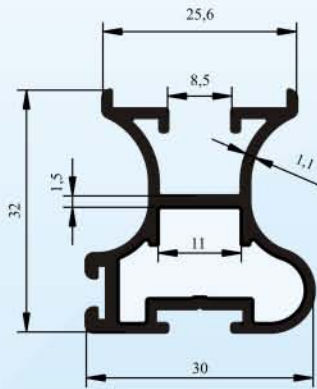

MOBİLYA PROFİLLERİ FURNITURE PROFILES